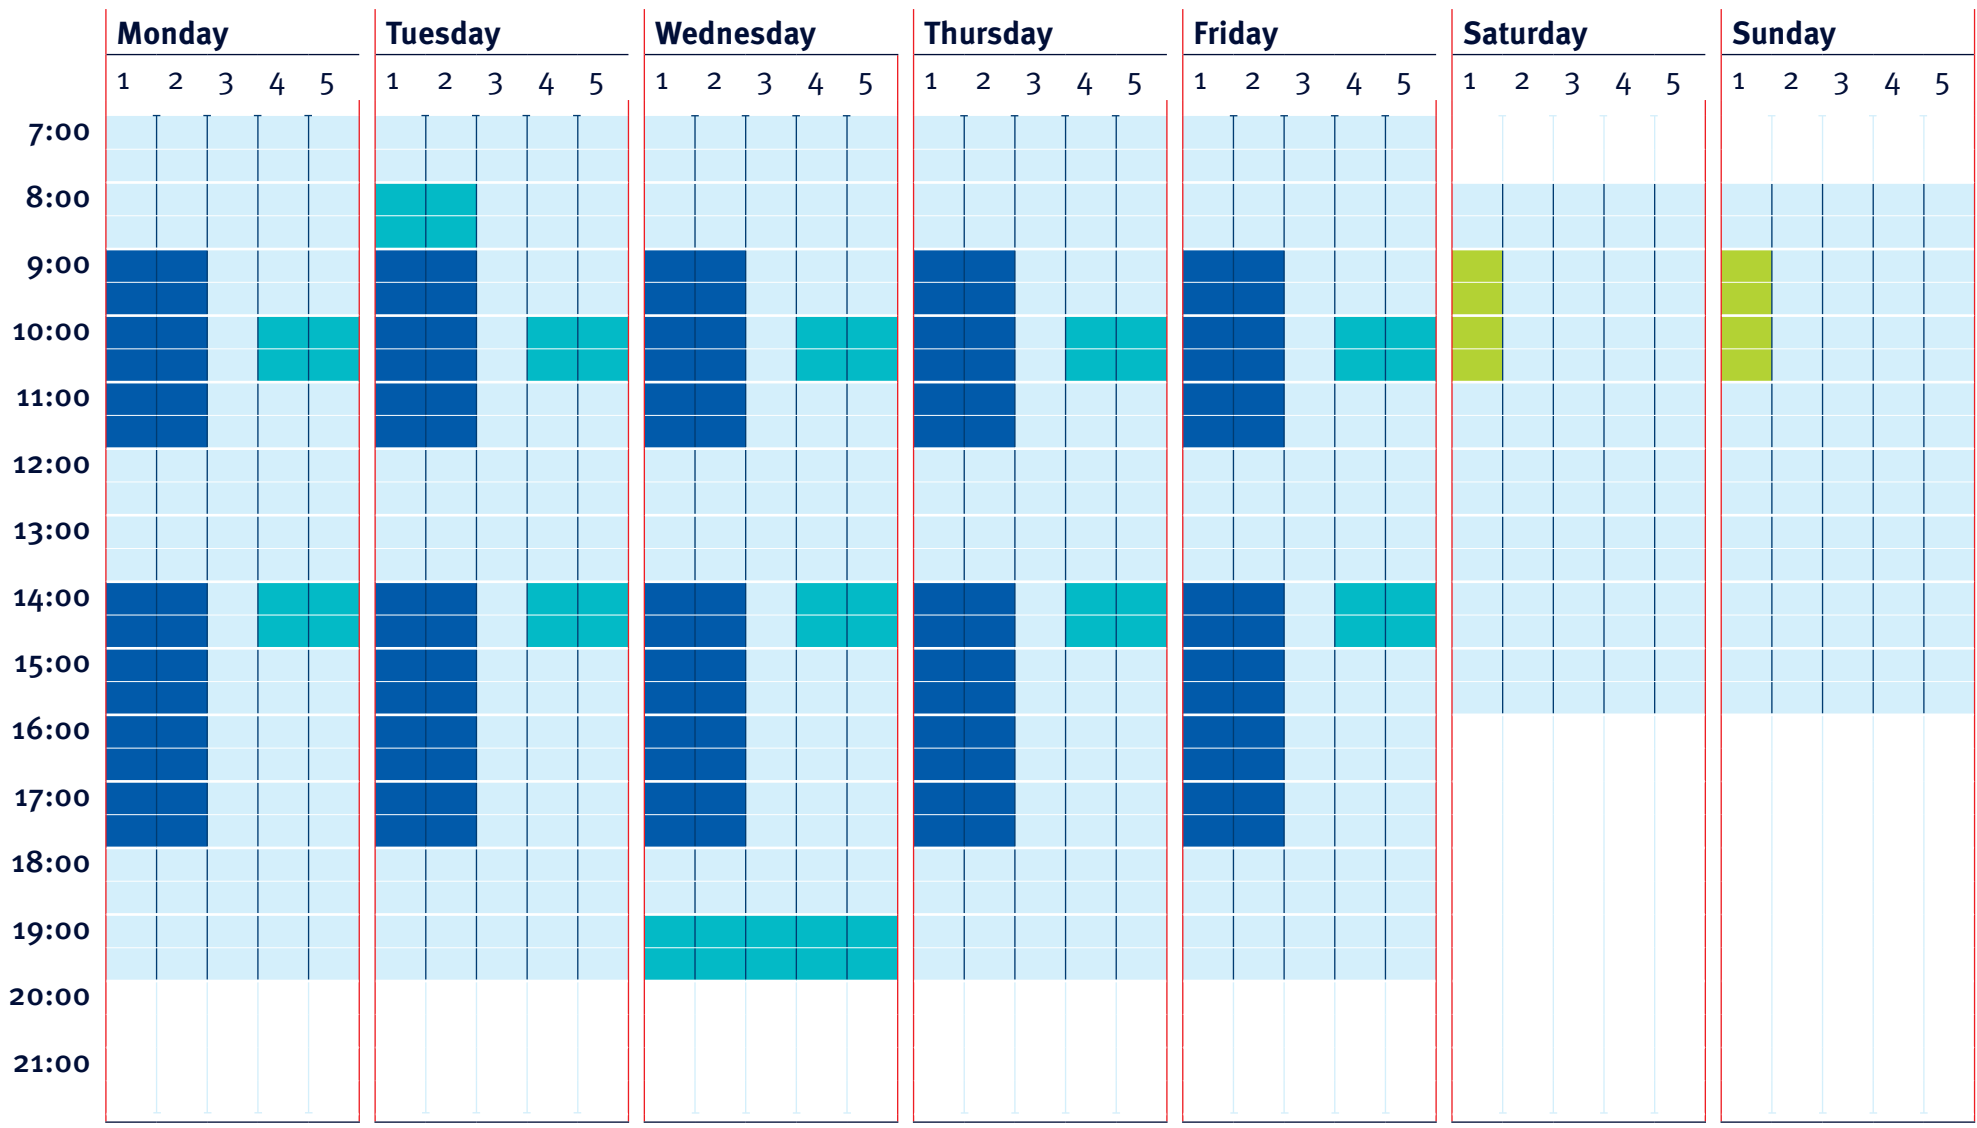

# ETHOS SWIMMING POOL TIMETABLE

**KEY**    ■ Open swimming sessions    ■ External booking    ■ Swimming lessons    ■ School swimming lessons    ■ Family swim      Closed